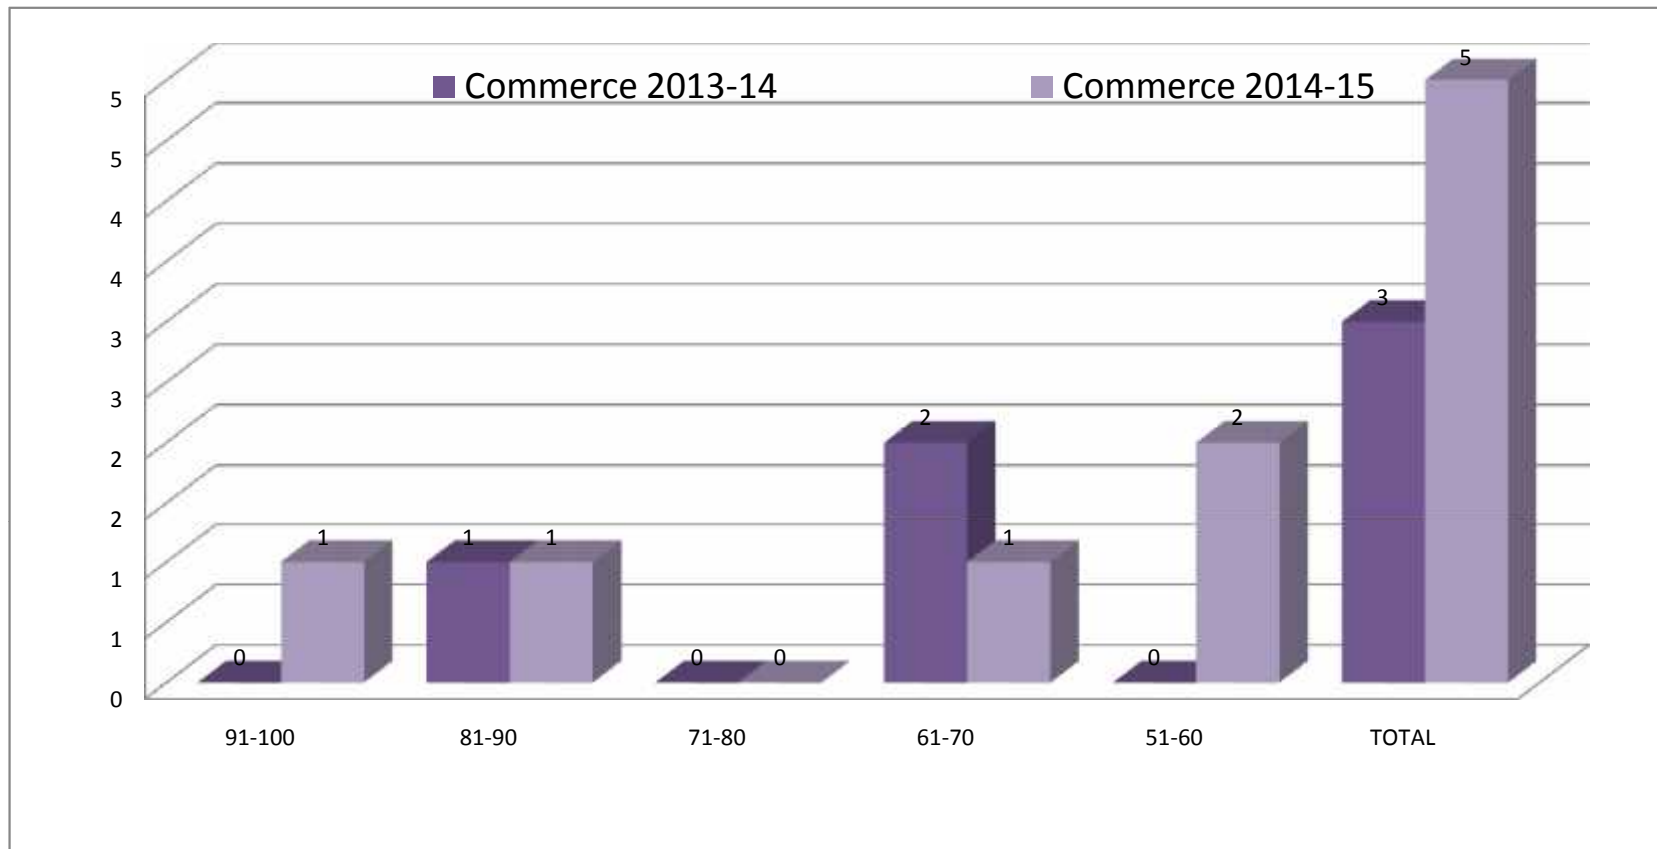

NAND VIDYA NIKETAN - ESSAR SCHOOL, JAMNAGAR

| XII Commerce | | |
|--------------|---------|---------|
| % | 2013-14 | 2014-15 |
| 91-100 | 0 | 1 |
| 81-90 | 1 | 1 |
| 71-80 | 0 | 0 |
| 61-70 | 2 | 1 |
| 51-60 | 0 | 2 |
| TOTAL | 3 | 5 |